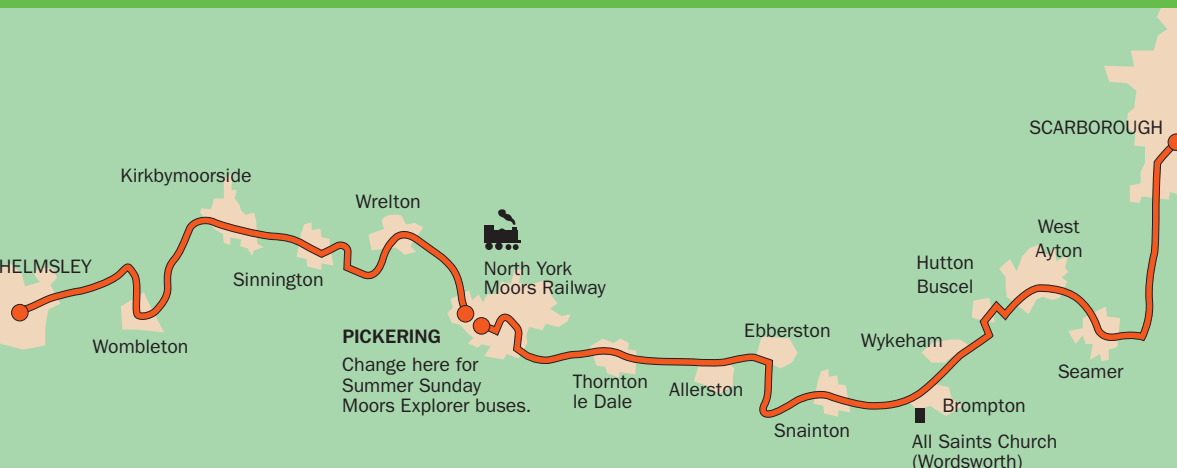

Codes:

SSH: Runs on Saturdays and school holidays only.
Sch: Runs on school days only.

BusLine: 01482 59 29 29
www.eyms.co.uk
www.twitter.com/EYBuses

So easy, low floor, easy access buses.

Your bus route

Scarborough : Thornton le Dale : Pickering : Helmsley

ROUTE 128

Scarborough : Thornton le Dale : Pickering : Helmsley

Summer Sunday Buses: Buses from the Sunday before Easter until the last Sunday in October.

Summer Sunday & Bank Holidays

	a.m.	a.m.	a.m.	p.m.	p.m.	p.m.
Scarborough (Railway Station) ..	7 35	9 35	1135	1235	2 35	4 35
Crossgates (Crab Lane)	7 47	9 47	1147	1247	2 47	4 47
Seamer Roundabout	7 50	9 50	1150	1250	2 50	4 50
East Ayton (Main Street).....	7 54	9 54	1154	1254	2 54	4 54
West Ayton (Forge Valley Inn)	7 57	9 57	1157	1257	2 57	4 57
Hutton Buscel (Bus Shelter)	8 00	1000	1200	1 00	3 00	5 00
Wykeham (Crossroads)	8 04	1004	1204	1 04	3 04	5 04
Ruston Village (Bridge)	8 06	1006	1206	1 06	3 06	5 06
Brompton (Cayley Arms)	8 08	1008	1208	1 08	3 08	5 08
Snainton (Station Road)	8 12	1012	1212	1 12	3 12	5 12
Elberston Village (Mill Lane).....	8 17	1017	1217	1 17	3 17	5 17
Allerston (Cayley Arms).....	8 22	1022	1222	1 22	3 22	5 22
Wilton (Village Hall)	8 25	1025	1225	1 25	3 25	5 25
Thornton le Dale (Cross)	8 30	1030	1230	1 30	3 30	5 30
Pickering (Ropery Road)	8 37	1037	1237	1 37	3 37	5 37

SCARBOROUGH & DISTRICT

Now with more journeys into the heart of the countryside!

: Scarborough
: Hutton Buscel
: Thornton le Dale
: Pickering
: Sinnington
: Kirkbymoorside
: Helmsley

Buses all year round. Revised: Sun 20 March 2016.